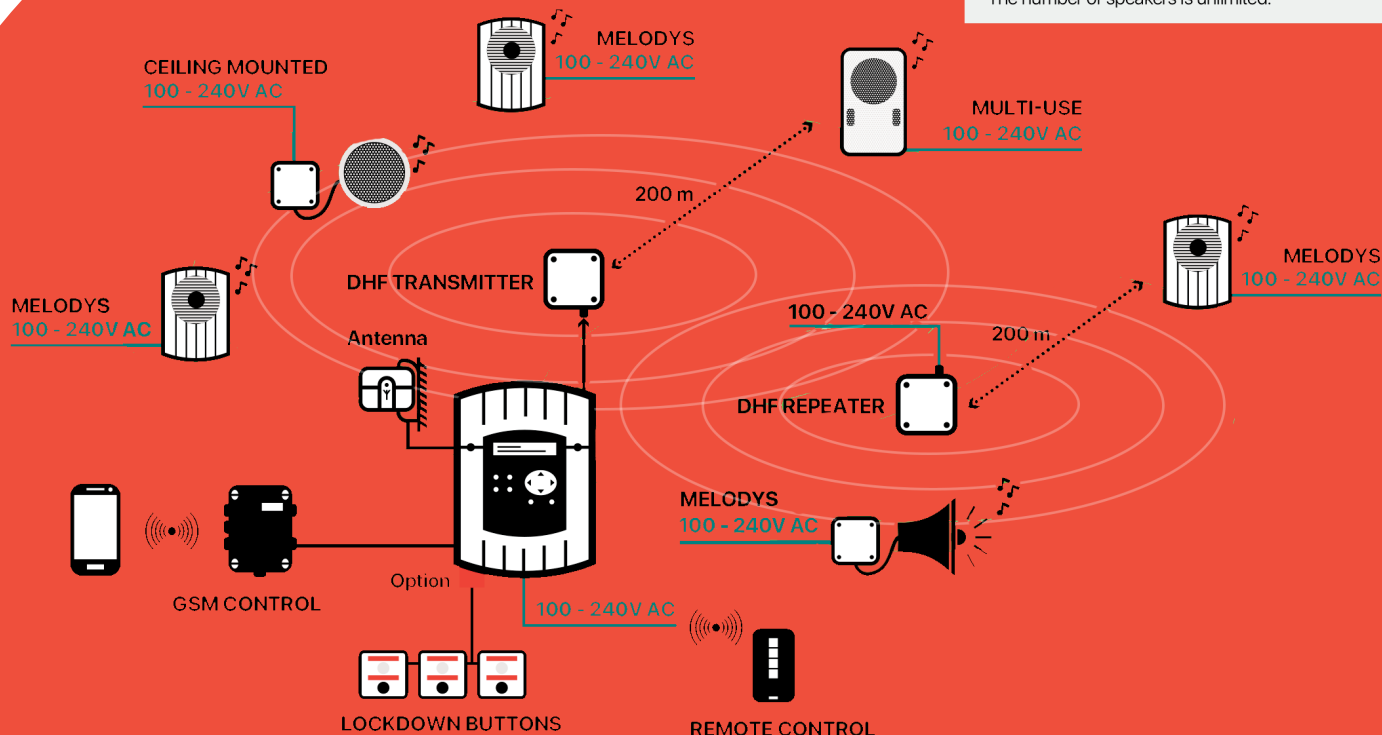

## Melody's Aux

Denne enhed styres af et hovedur i DHF og forbindes med et eksisterende lydssystem for at give dig alle Melody's funktioner.

- Fremmer sameksistens af begge systemer
- Standardiserer dine udsendelser i alle dine lokaler

## Eksempel på opsætning

### LINE OF SIGHT COVERAGE: 1 KM

Coverage inside buildings is limited (100-200 m) by the structure and number of walls that the radio signal needs to pass through. The coverage zone can be extended using secondary transmitters. The number of speakers is unlimited.