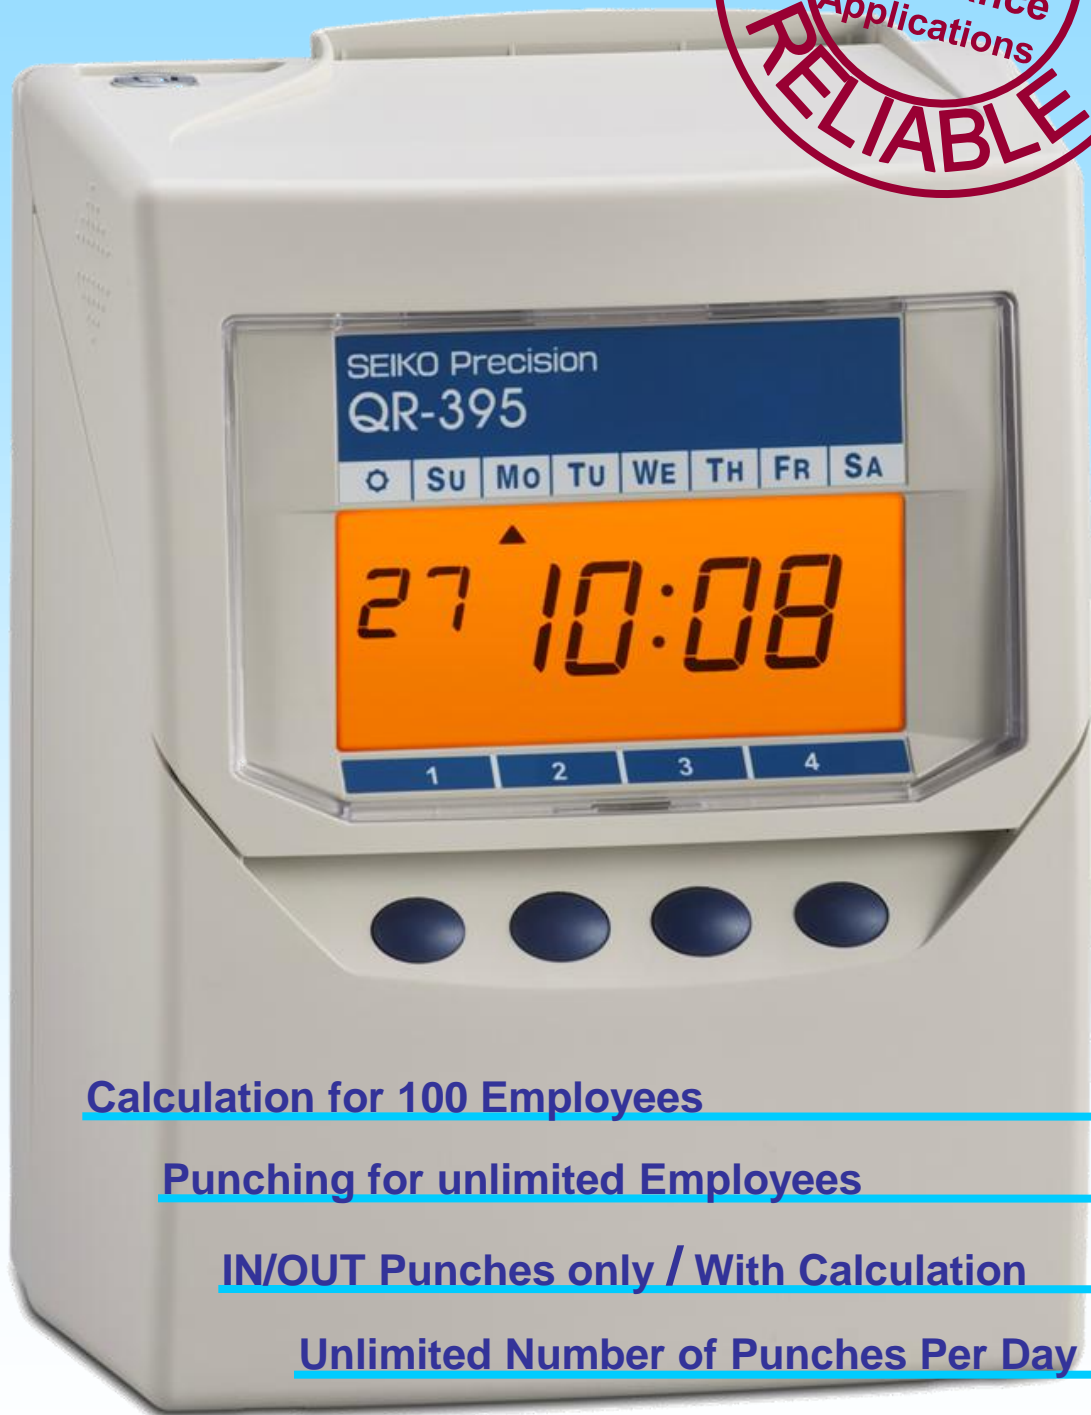

QUARTZ TIME RECORDER

QR-395

Calculation for 100 Employees

Punching for unlimited Employees

IN/OUT Punches only / With Calculation

Unlimited Number of Punches Per Day

SEIKO Precision

Reliability as Standard, Versatility on Demand

Print Formats (image)

Remark: "24 hour in large font" and "12 hour (AM/PM)" can't be selected in calculation modes

General Specifications

- Clock: Digital (date and time) with LCD Back Light
- Accuracy: Monthly accuracy better than +/- 15 sec. (at ordinary temperature)
- Printing Color: Mono color (Black)
- Power: 120VAC 50/60Hz 0.3A
220-240VAC 50/60Hz, 0.17A
- Dimensions (W x H x D) 160 x 205 x 128 mm (6-3/10 x 8 x 5 in.)
- Weight: Approx 1.5 kg (3.3 lb)